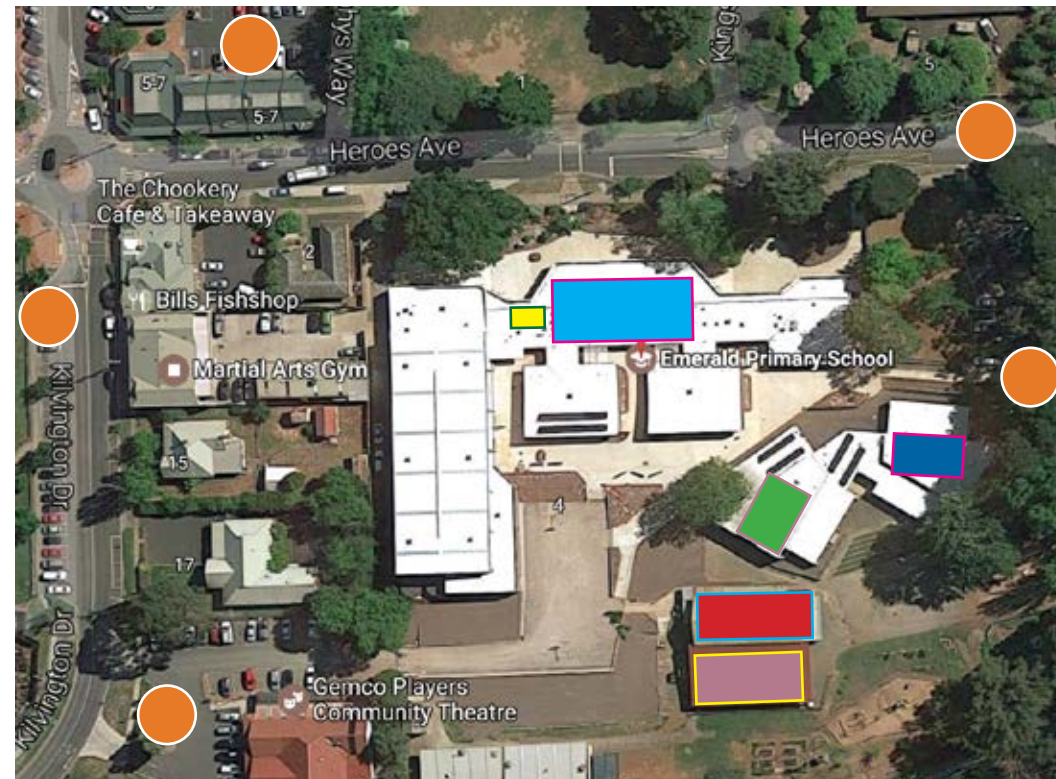

MARKET

MAIN STAGE

WORKSHOP A

WORKSHOP B

FOOD COURT

BOX OFFICE

PARKING